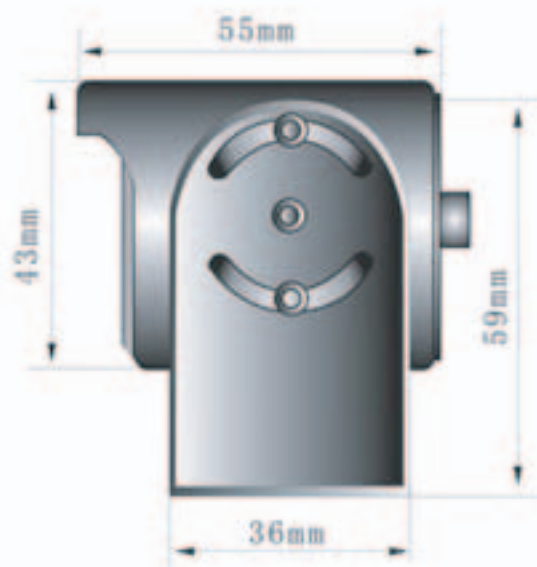

EYE3 Mobile IR Camera with Audio

E3C-MOB-290IR-18/25

Features

- SONY 1/3 CCD
- Waterproof and weather resistant housing for outdoor use
- Night vision available, day/night sensor for auto adjustment
- IR distance: approx. 10m
- Infrared LED light: 18
- Mirror/normal image switch-function available
- Image Device SONY 1/3 CCD
- NTSC:768 H X 494 V
- Sensing Area: 5.59mm(H) X 4.68mm(V)
- Sync. System: Internal
- Resolution: 420/520 TV lines
- Minimum Illumination: 0 Lux/F1.4(LED ON)
- Video Output: Composite Signal (1.0Vp-p, 75)
- Gamma Consumption: 0.45
- AGC: ON
- S/N Ratio: Better than 48dB
- White Balance: Auto
- Power Supply FDC12V

Unit: mm